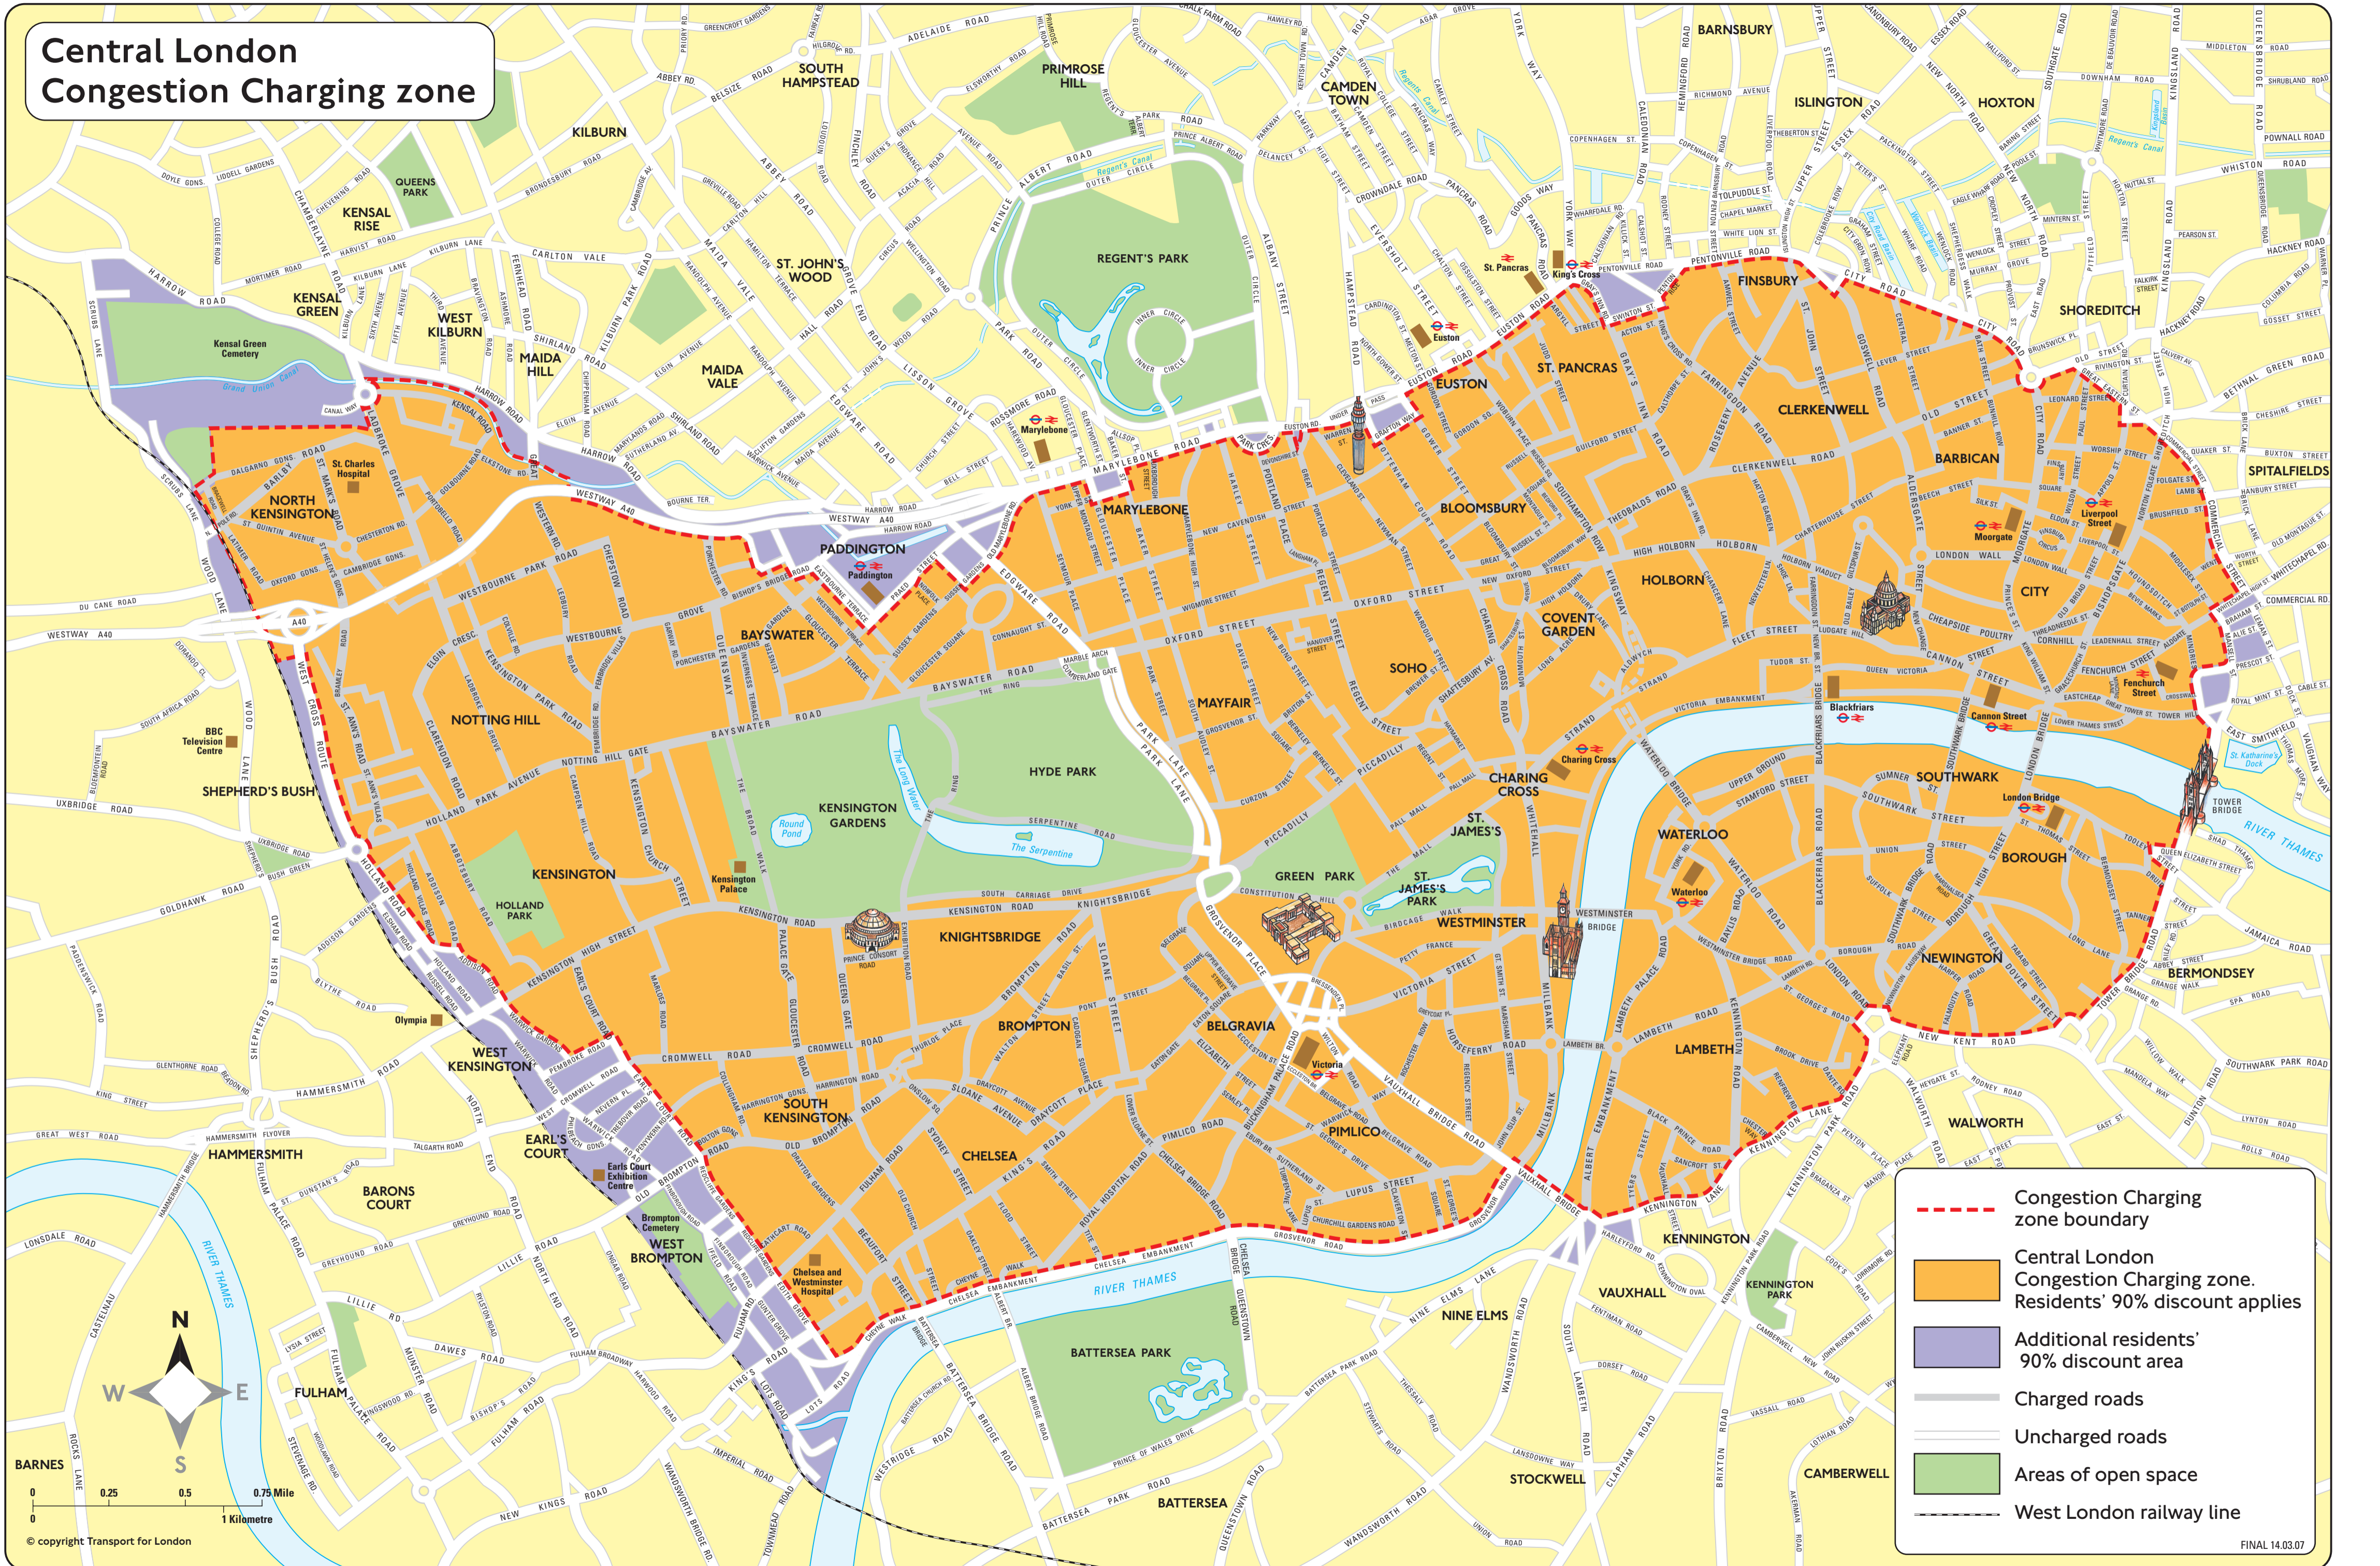

# Central London Congestion Charging zone

- Congestion Charging zone boundary
- Central London Congestion Charging zone. Residents' 90% discount applies
- Additional residents' 90% discount area
- Charged roads
- Uncharged roads
- Areas of open space
- West London railway line

0 0.25 0.5 0.75 Mile  
0 1 Kilometre